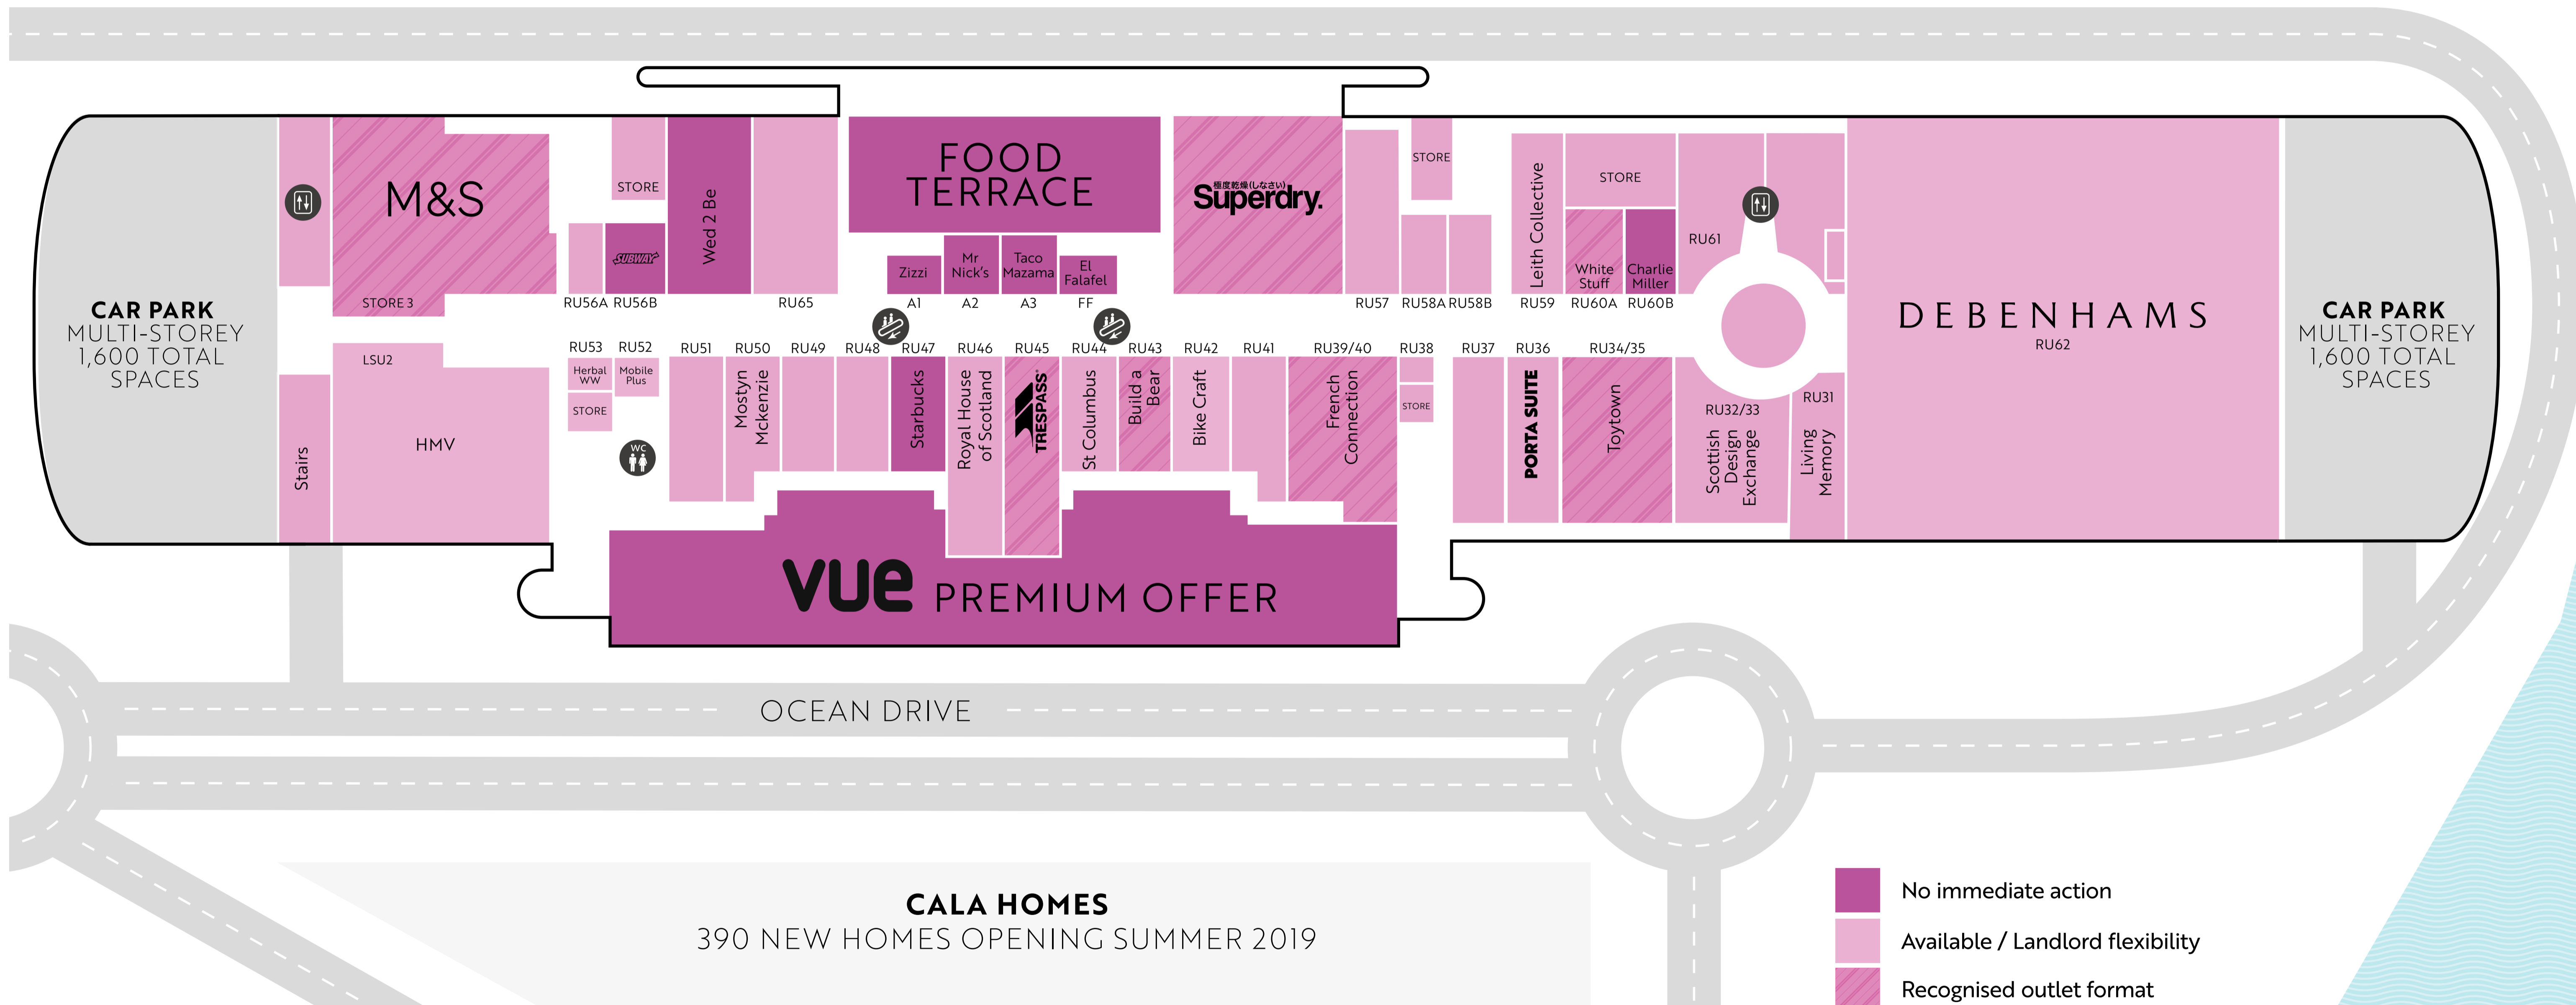

PORTA MASTERPLAN / GROUND FLOOR

WHISKY DISTILLERY - OPENING 2020
150,000 EXPECTED VISITORS

OCEAN DRIVE

CALA HOMES
390 NEW HOMES OPENING SUMMER 2019

- No immediate action
- Available / Landlord flexibility
- Recognised outlet format

PORTA MASTERPLAN / FIRST FLOOR

WHISKY DISTILLERY - OPENING 2020
150,000 EXPECTED VISITORS

CALA HOMES
390 NEW HOMES OPENING SUMMER 2019

- No immediate action
- Available / Landlord flexibility
- Recognised outlet format

PORTA MASTERPLAN / SECOND FLOOR

WHISKY DISTILLERY - OPENING 2020
150,000 EXPECTED VISITORS