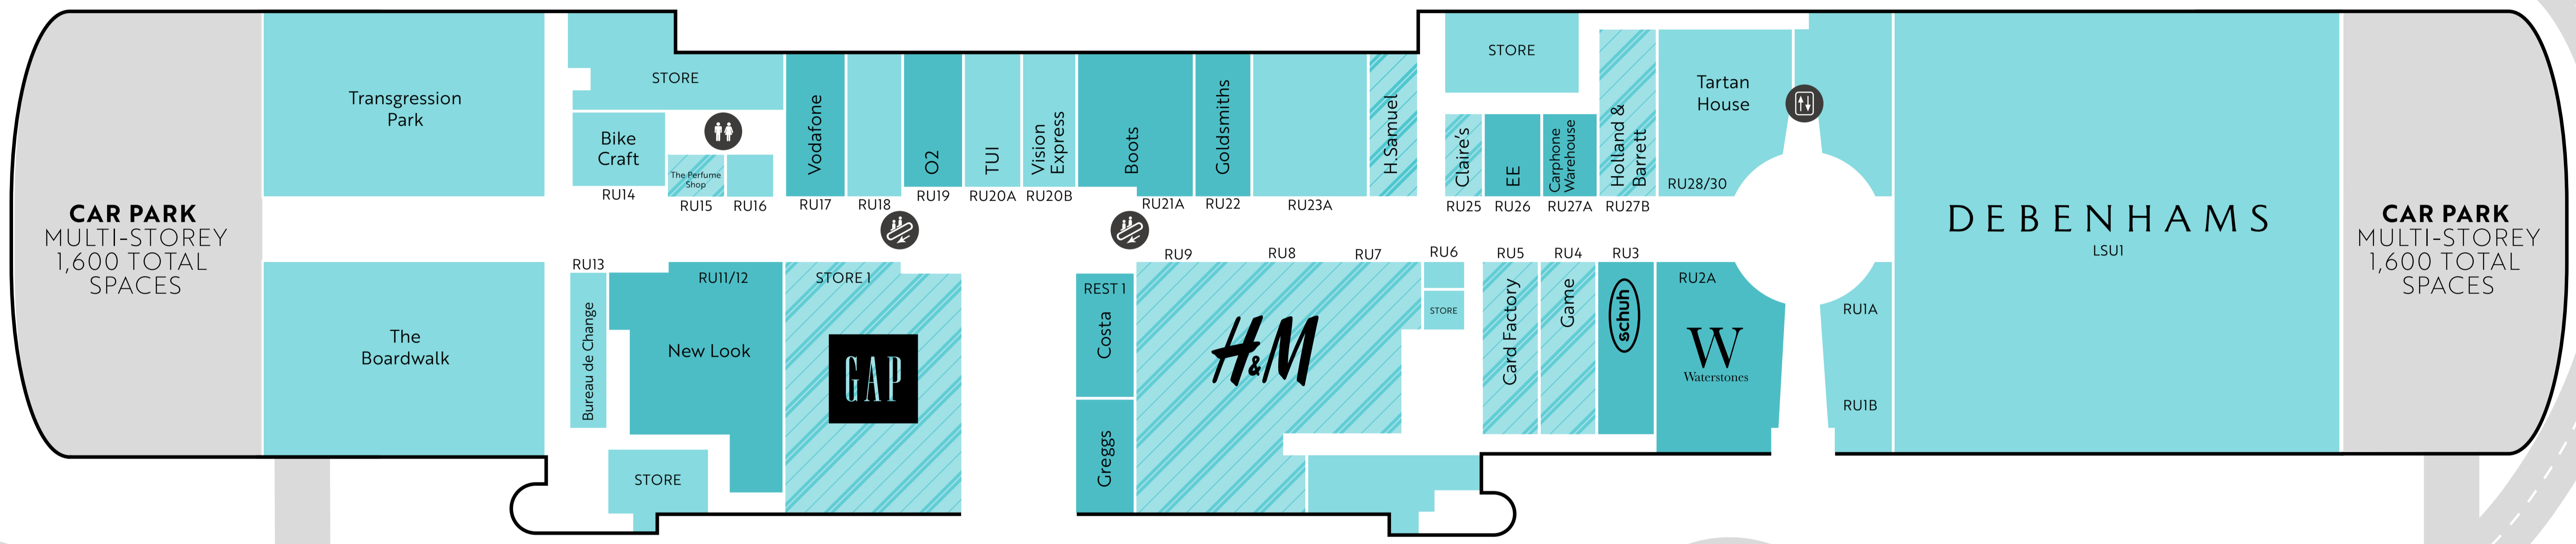

PORTA MASTERPLAN / GROUND FLOOR

WHISKY DISTILLERY - OPENING 2020
150,000 EXPECTED VISITORS

OCEAN DRIVE

CALA HOMES
390 NEW HOMES OPENING SUMMER 2019

- No immediate action
- Available / Landlord flexibility
- Recognised outlet format

PORTA MASTERPLAN / FIRST FLOOR

WHISKY DISTILLERY - OPENING 2020
150,000 EXPECTED VISITORS

CALA HOMES
390 NEW HOMES OPENING SUMMER 2019

- No immediate action
- Available / Landlord flexibility
- Recognised outlet format

PORTA MASTERPLAN / SECOND FLOOR

WHISKY DISTILLERY - OPENING 2020
150,000 EXPECTED VISITORS